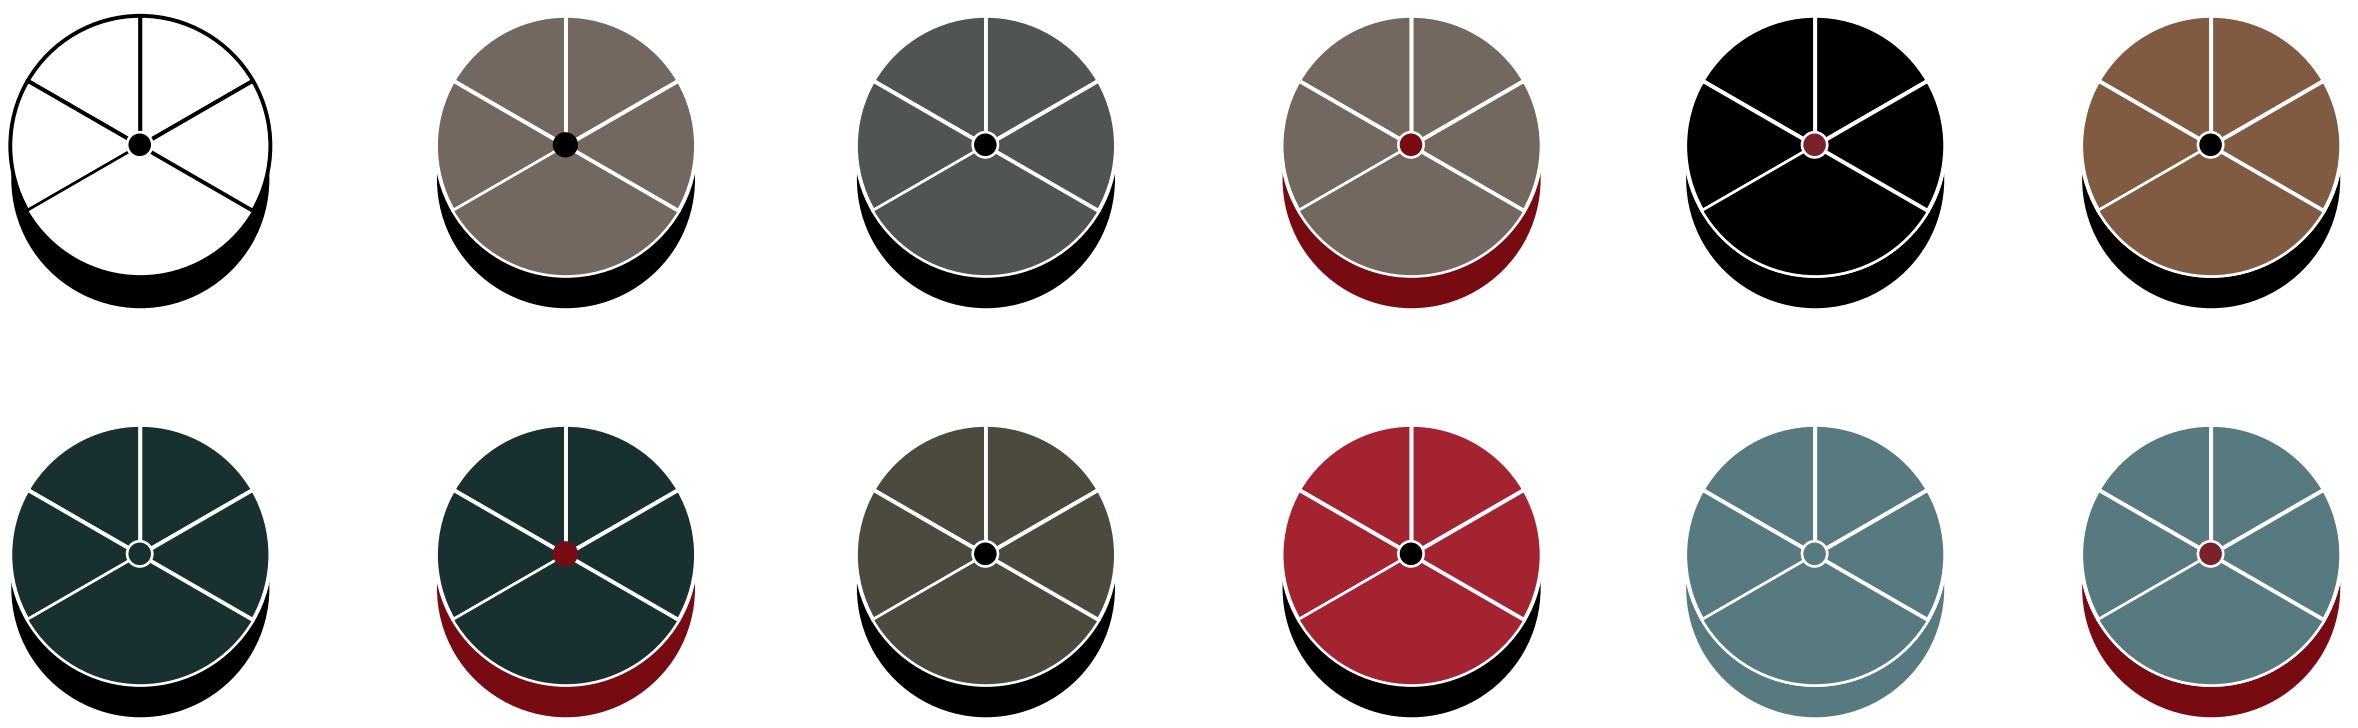

BLACK
VISERA INTERIOR AZUL

WHITE BLACK
VISERA INTERIOR BLACK

BLACK KHAKI
VISERA INTERIOR KHAKI

OLIVE BLACK
VISERA INTERIOR BLACK

FC 95P

COLORES DISPONIBLES

WHITE BLACK
VISERA INTERIOR YELLOW

KHAKI BLACK
VISERA INTERIOR RED