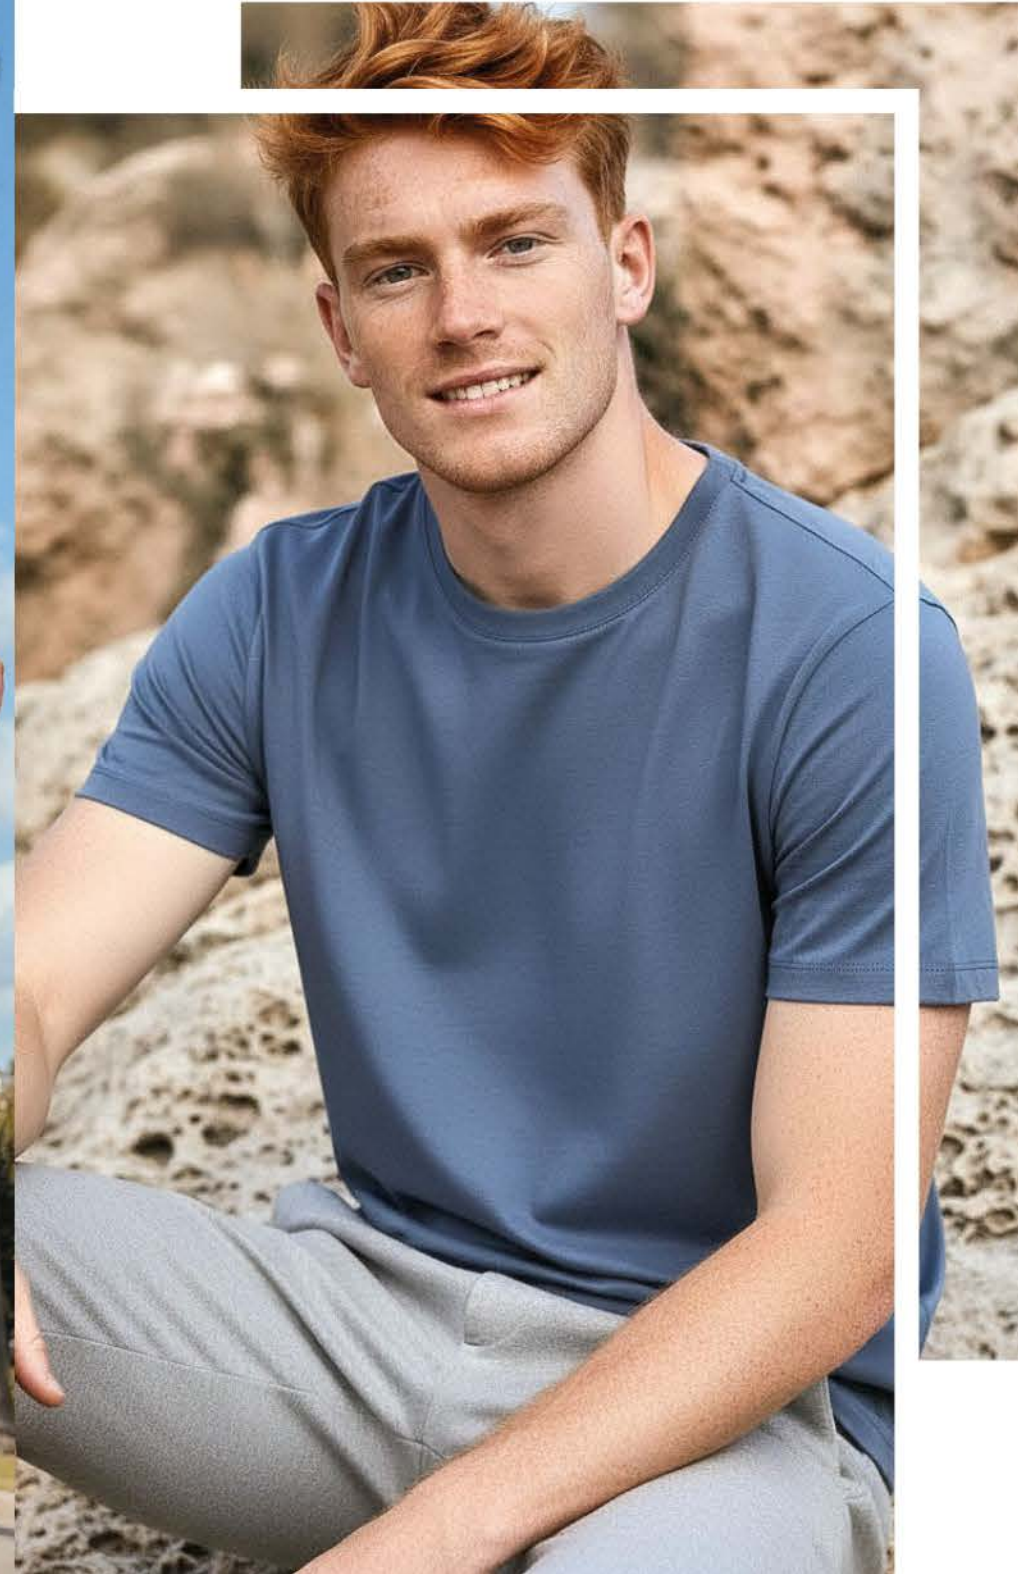

COLORS
[COLORES]

- Black [Negro]
- Steel [Acero]
- Navy [Azul Marino]
- Oatmeal [Avena]
- White [Blanco]

new

- Blue Titanium [Azul Titanio]
- Red [Rojo]